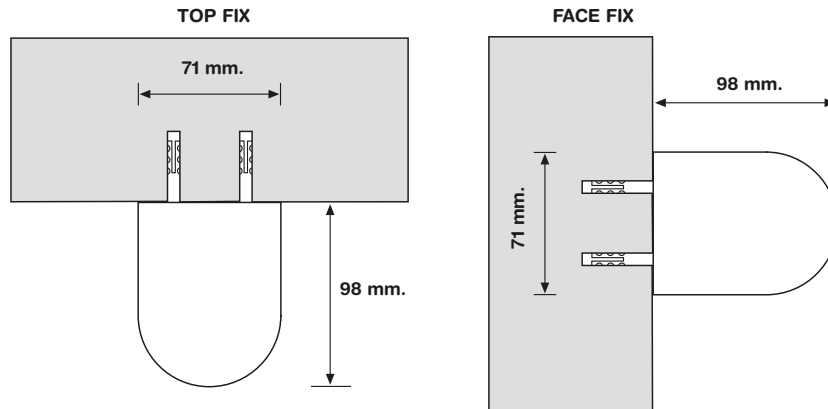

newblinds.co.uk

Strong Motor

Strong

newblinds.co.uk

MOTOR

61 mm. 1:4

61 mm.

PESO Y MEDIDAS MÁXIMAS
MAXIMUM WEIGHT AND SIZES

- M= Measure motor-head
- L = Measure cut of tube
- * Measure with cover
- D = Gap