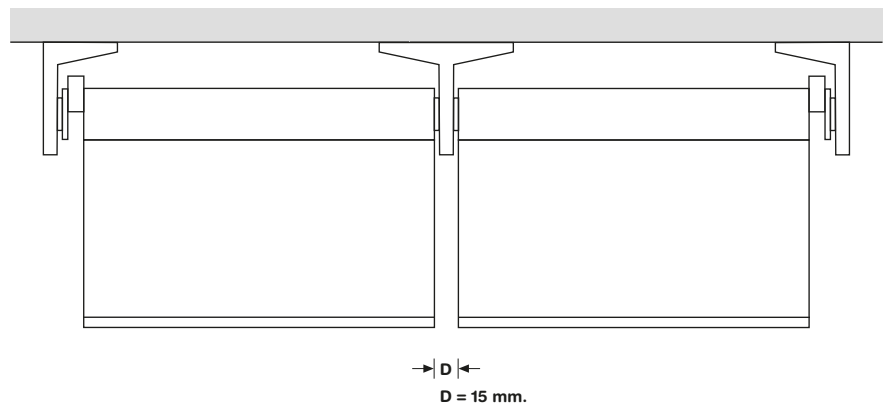

newblinds.co.uk

Strong Motor

Strong

newblinds.co.uk

MOTOR

61 mm. 1:4

61 mm.

PESO Y MEDIDAS MÁXIMAS
MAXIMUM WEIGHT AND SIZES

- M= Measure motor-head
- L = Measure cut of tube
- * Measure with cover
- D = Gap