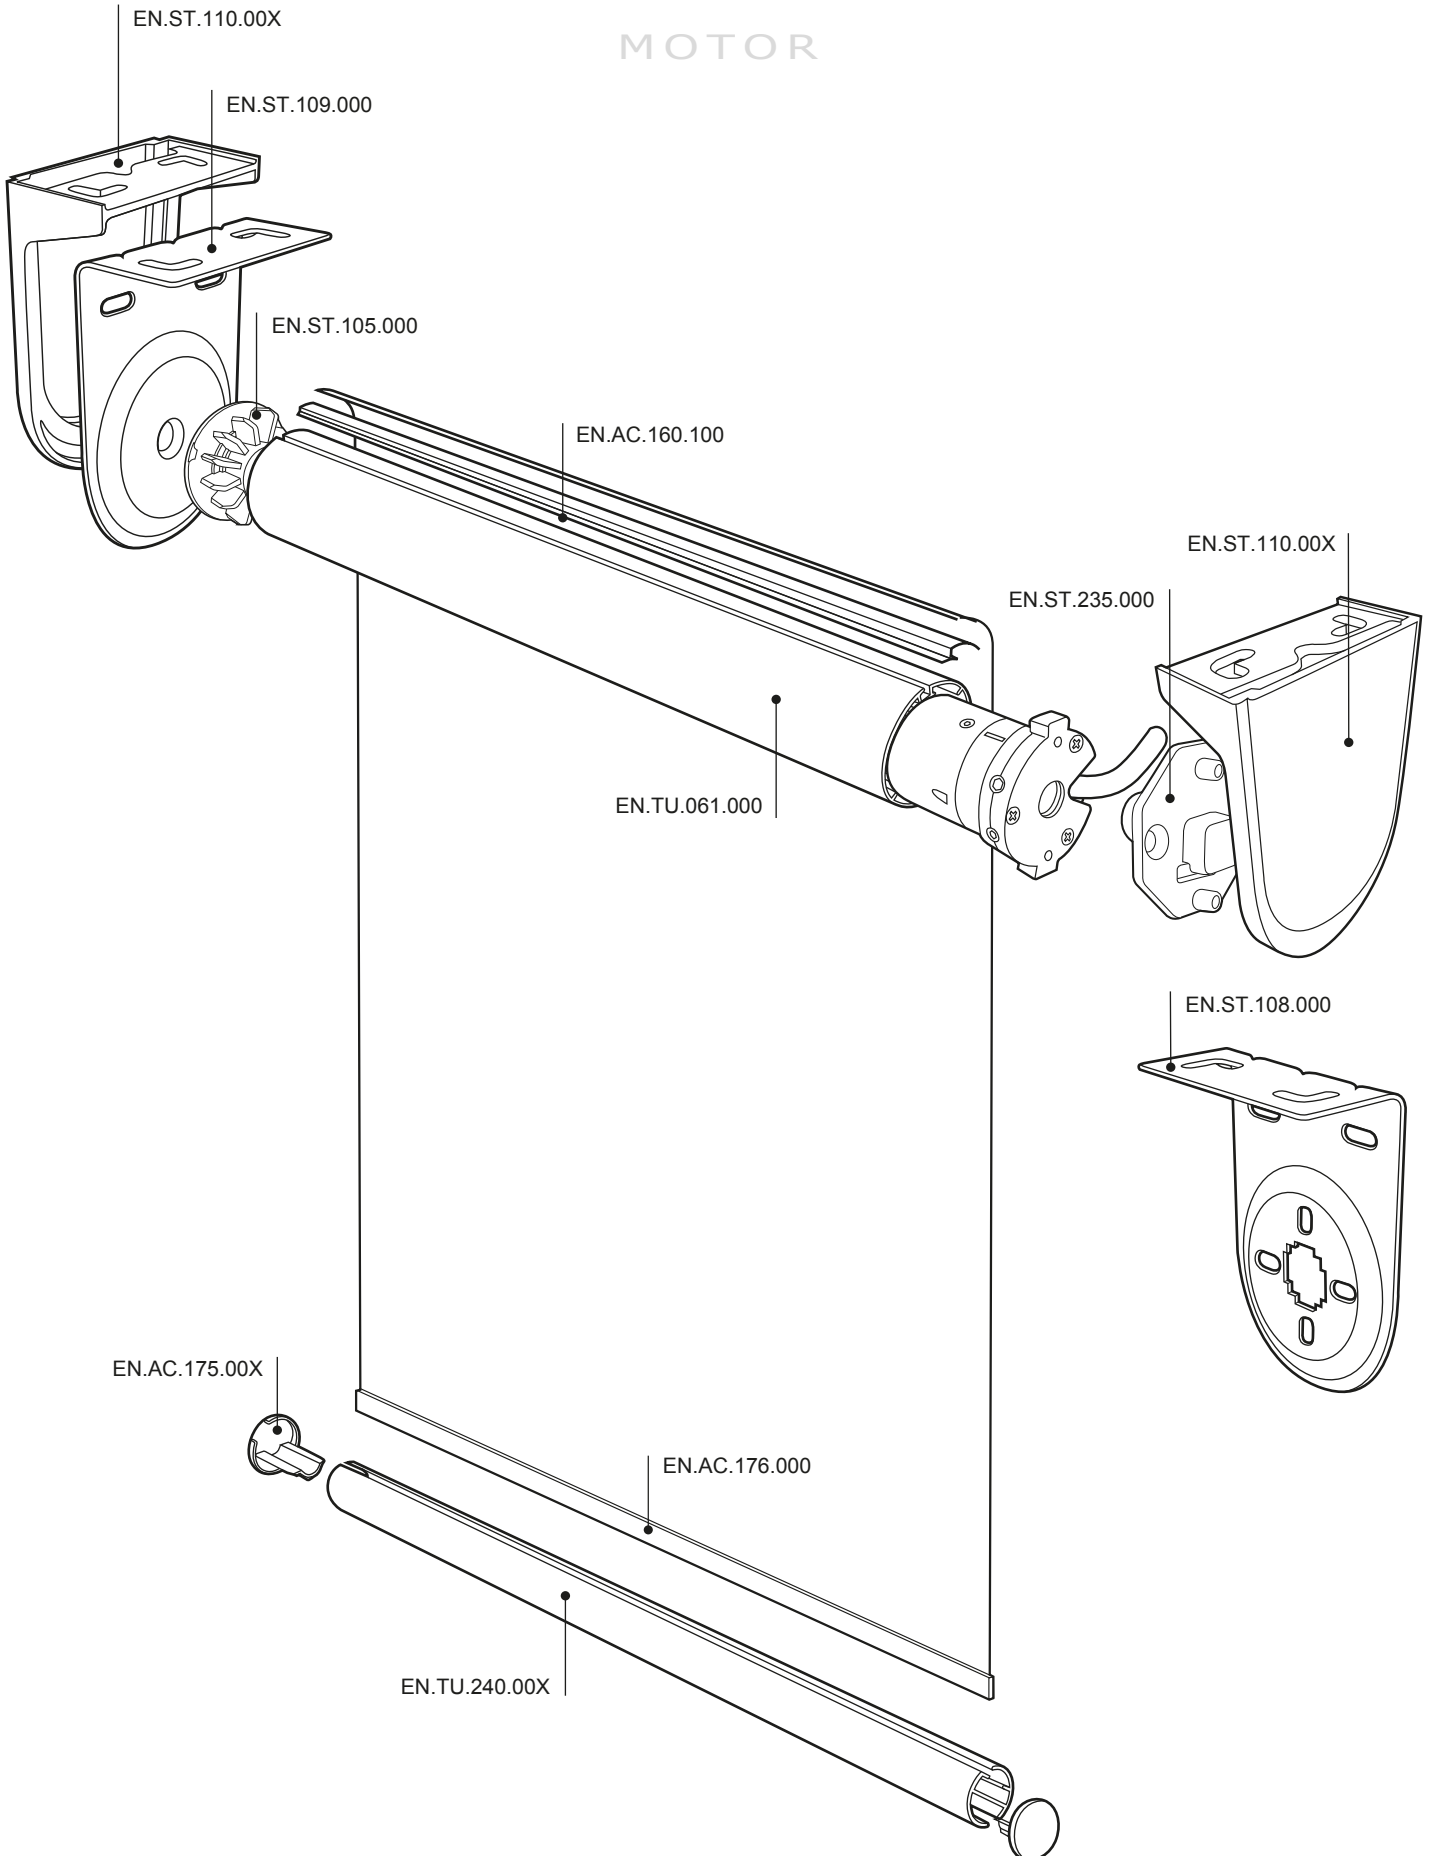

newblinds.co.uk

Strong Motor

Strong

newblinds.co.uk

MOTOR

61 mm. 1:4

61 mm.

PESO Y MEDIDAS MÁXIMAS
MAXIMUM WEIGHT AND SIZES

- M= Measure motor-head
- L = Measure cut of tube
- * Measure with cover
- D = Gap