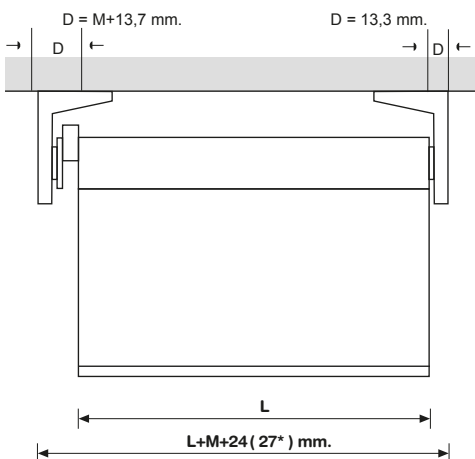

newblinds.co.uk

Strong Motor

Strong

newblinds.co.uk

MOTOR

61 mm. 1:4

61 mm.

PESO Y MEDIDAS MÁXIMAS
MAXIMUM WEIGHT AND SIZES

- M= Measure motor-head
- L = Measure cut of tube
- * Measure with cover
- D = Gap