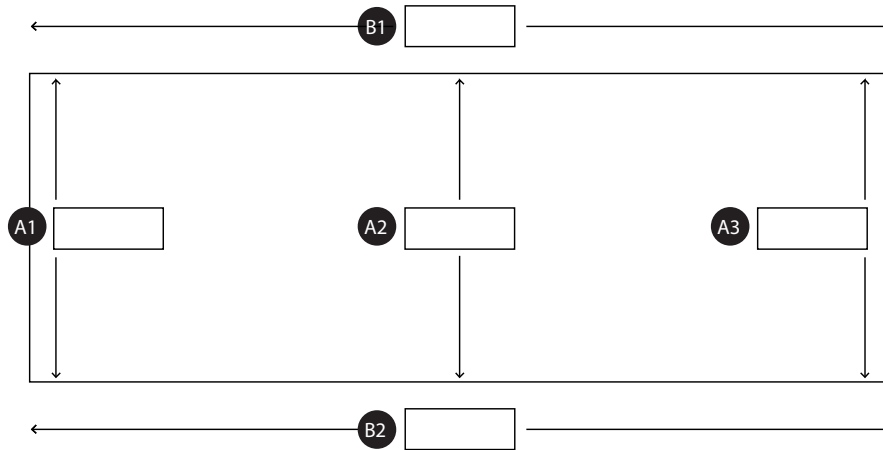

- 3 Image below shows how the blind rail will look when fitted.

MEASURE SHEET

PROJECT REF & ADDRESS:

ROOM REF:

NOTES:

✚ PLEASE PROVIDE MEASUREMENTS IN MM

SAFETY & LIABILITY

Warning: Read the instruction guide to become familiar with the features of this product (Blind & Fittings) before operating it. Failure to operate and fit this product in a safe and responsible manner could result in damage to the product, personal property and cause serious injury. A qualified electrician / professional is needed for full installation. Furthermore, the installer must comply with standards and legislation in the country in which the product is being installed, and inform their customers of the operating and maintenance conditions of the product. They must give them this guide. Any use outside the sphere of application defined by Newblinds.co.uk is forbidden. Doing so will void the warranty and release Newblinds.co.uk of all its liability, as would a failure to comply with the instructions given herein. Never begin installing without first checking the compatibility of this product with associated equipment and accessories. This product is not intended for use by children. Do not install it with small children or pets around. Do not use this product externally or in wet / moist conditions. It should be used only indoors in a dry suitable environment. Keep the Handset out of reach of children. Never drop, knock, puncture or immerse the Handset in liquid. It is essential to read and follow all of the instructions and warnings in this fitting guide prior to assembly and setup or use, in order to operate the product correctly and avoid damage or serious injury. The imagery used are indicative of style only and are not contractually binding. The document and its contents remain property of Copyright © 2021 Newblinds.co.uk .