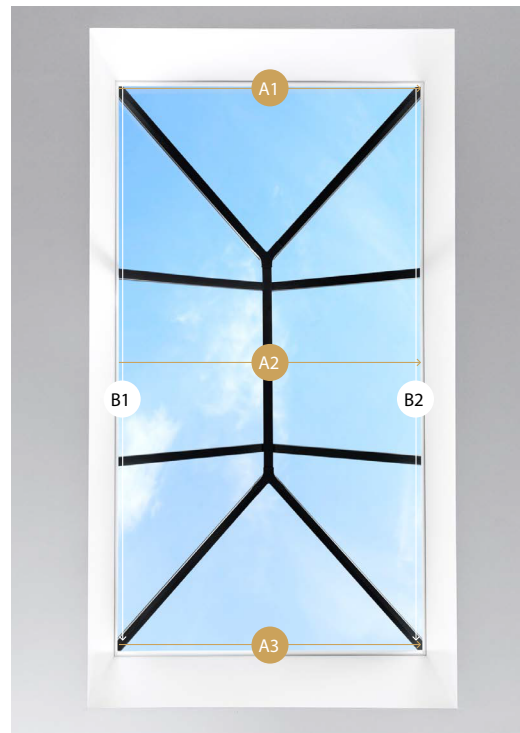

SonaSky

Motorised Skylight Blind

INSTRUCTIONS

- 1 Firstly measure down 25mm from the top edge of the recess. If you have a trim running around this top edge then measure 25mm below this trim to ensure enough gap for the blind rail to be fitted.

- 2 Now measure the Width at the Top, Middle & Bottom of the opening (A). Measure the Length at the far Left & far Right of the opening (B) as indicated. Provide all measurements in MM. Please also indicate if the motor end of the Blind will be situated at either side A1 or A3.