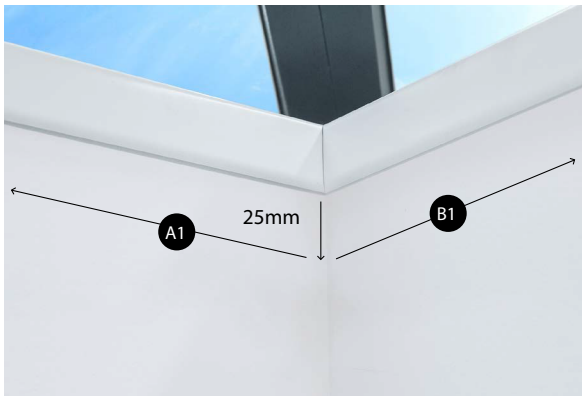

SonaSky

Motorised Skylight Blind

INSTRUCTIONS

- 1 Firstly measure down 25mm from the top edge of the recess. If you have a trim running around this top edge then measure 25mm below this trim to ensure enough gap for the blind rail to be fitted.