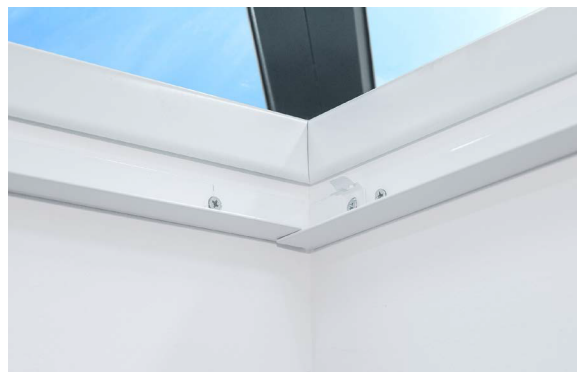

1. 3 Image below shows how the blind rail will look when fitted.