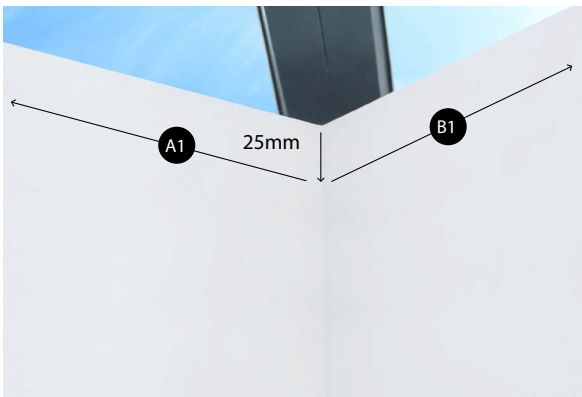

SonaSky

Motorised Skylight Blind

INSTRUCTIONS

- 1 Firstly measure down 25mm from the top edge of the recess. If you have a trim running around this top edge then measure 25mm below this trim to ensure enough gap for the blind rail to be fitted.

- 2 Now measure the Width at the Top, Middle & Bottom of the opening (A). Measure the Length at the far Left & far Right of the opening (B) as indicated. Provide all measurements in MM. Please also indicate if the motor end of the Blind will be situated at either side A1 or A3.