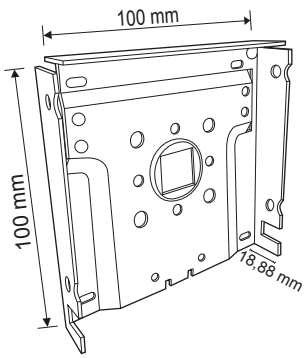

Swift Box

newblinds.co.uk

- L = Measure cut of tube
* Measure with cover