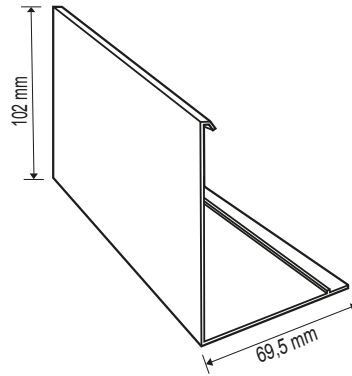

Swift Box

newblinds.co.uk