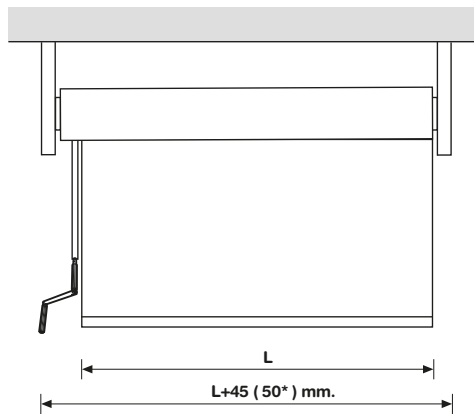

MOTOR

- L = Measure cut of tube
 * Measure with cover

OPTIONALS

GUIDE CABLE

ALU GUIDE

MOTORIZED

INTERMEDIATE

43 mm ROLLING DIAMETER