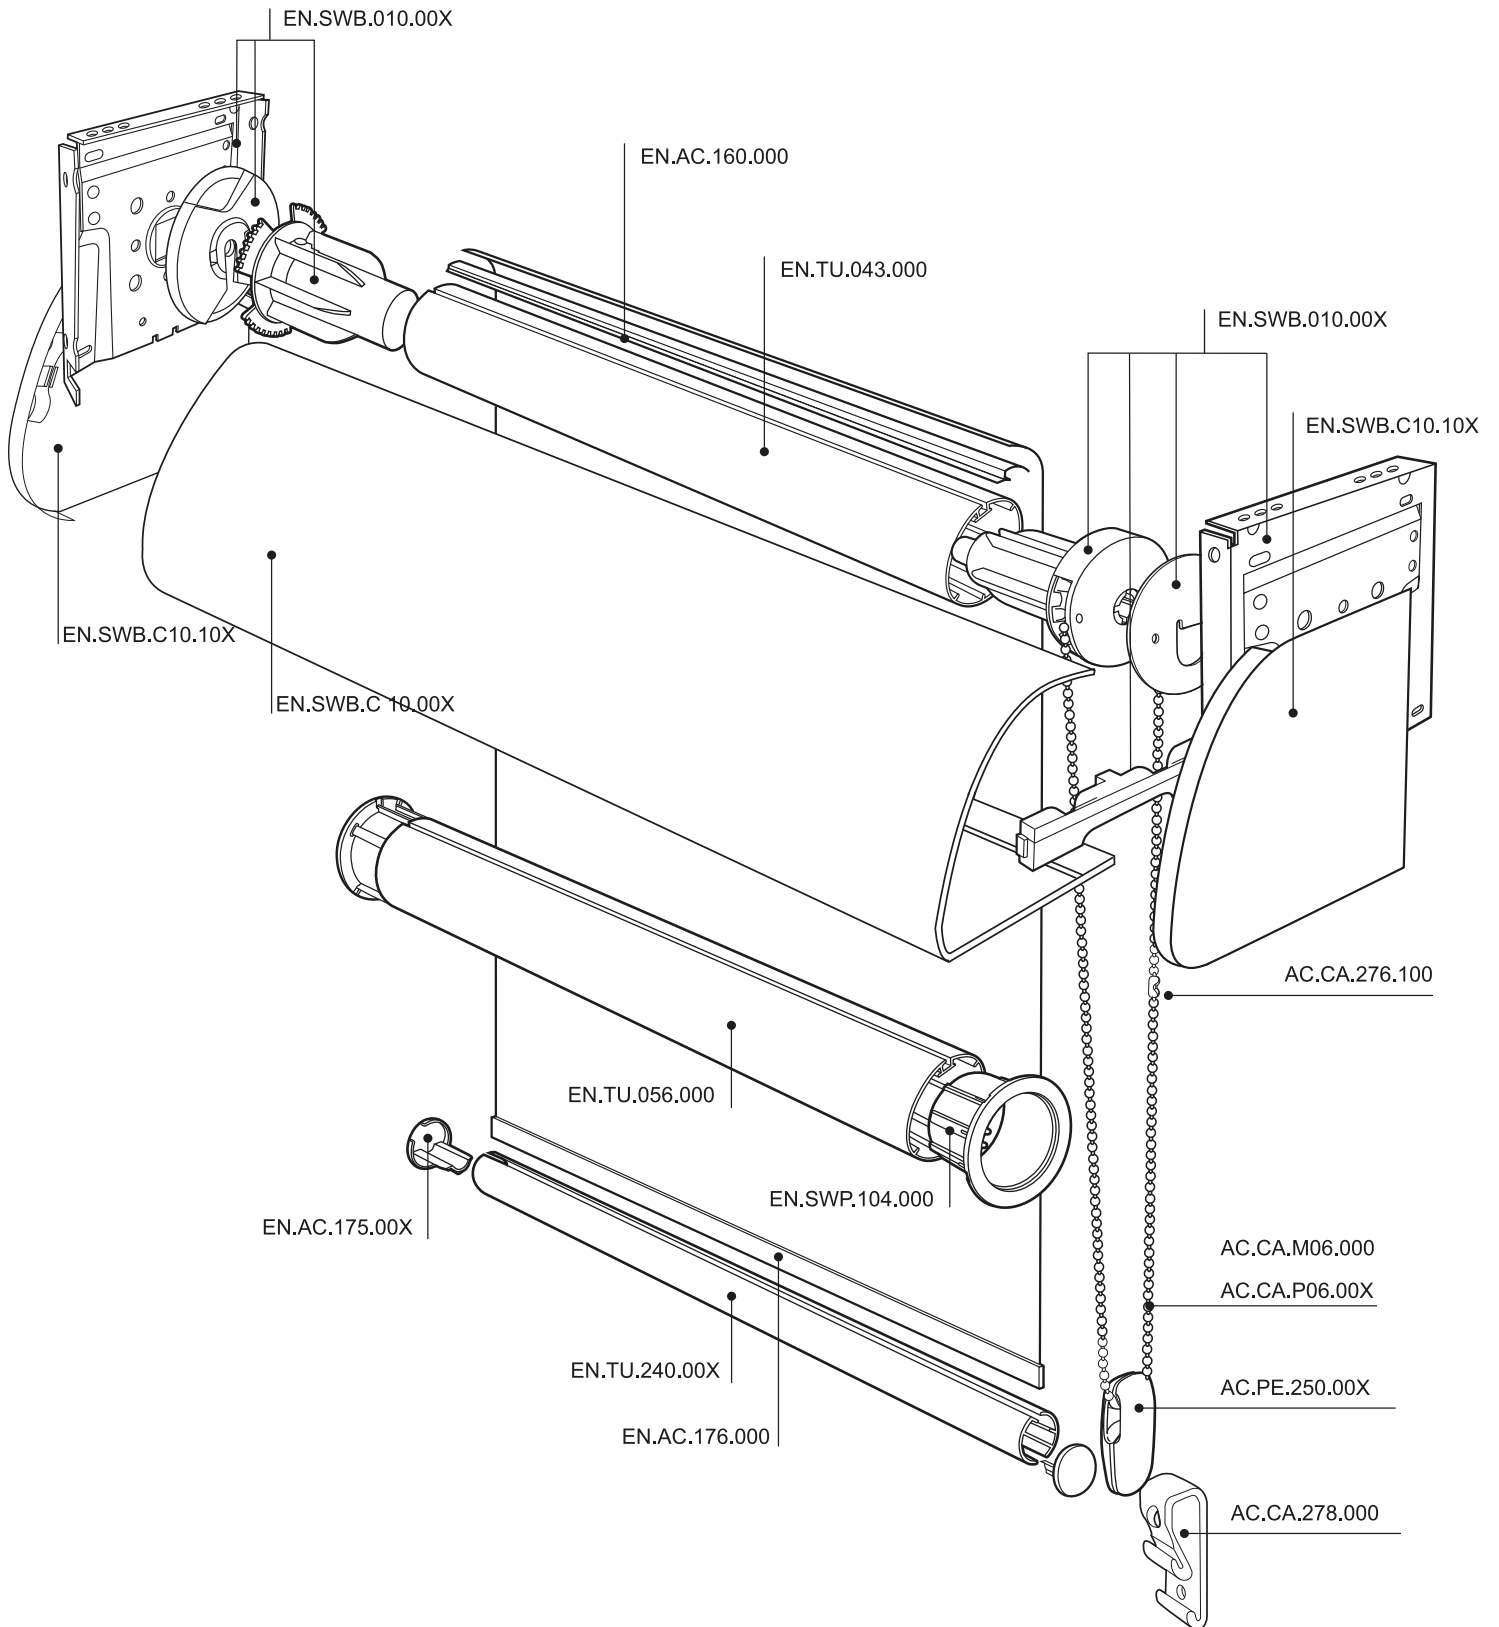

Swift Box

newblinds.co.uk

CURVED CHAIN