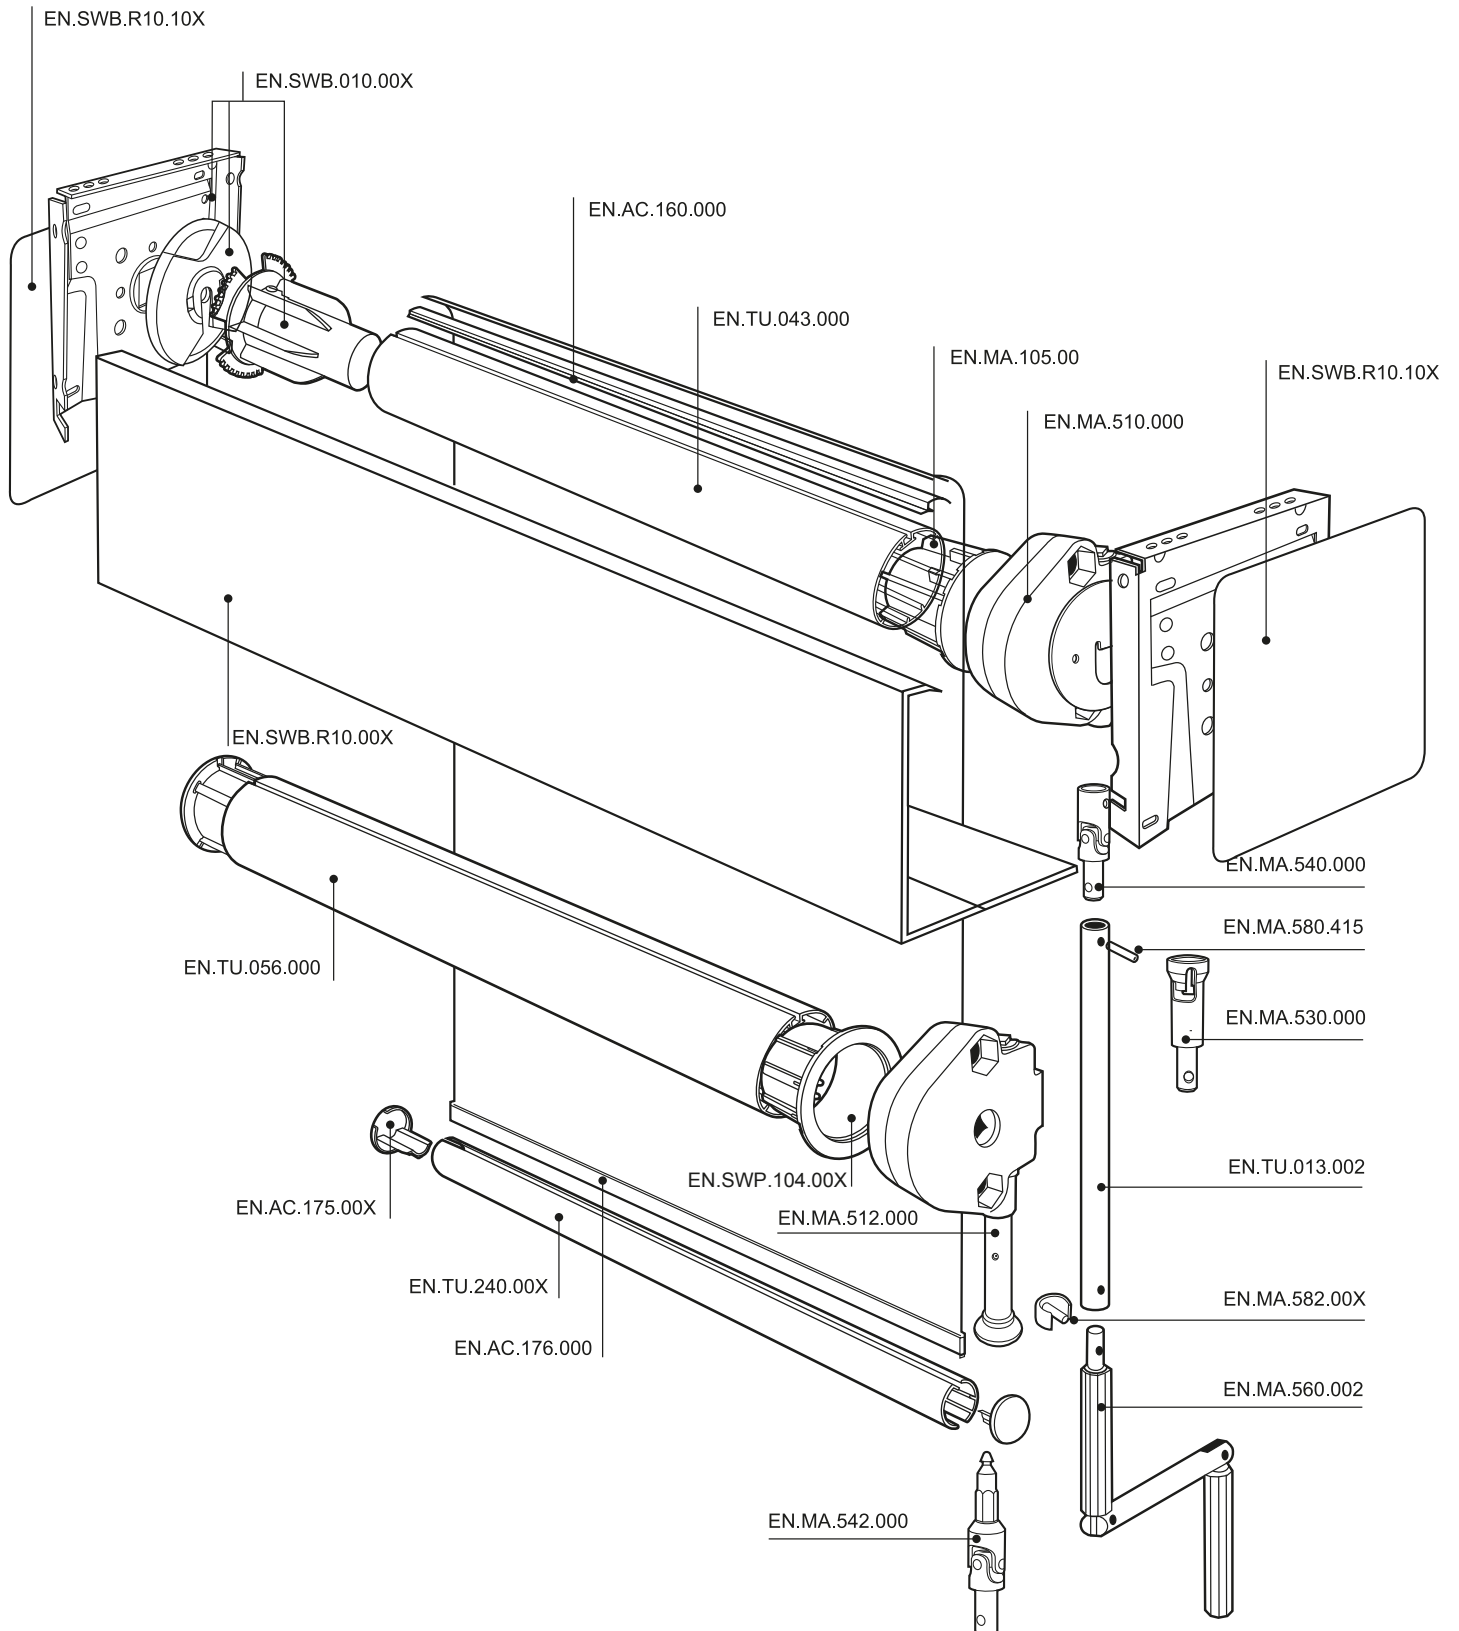

Swift Box

newblinds.co.uk

SQUARE CRANK