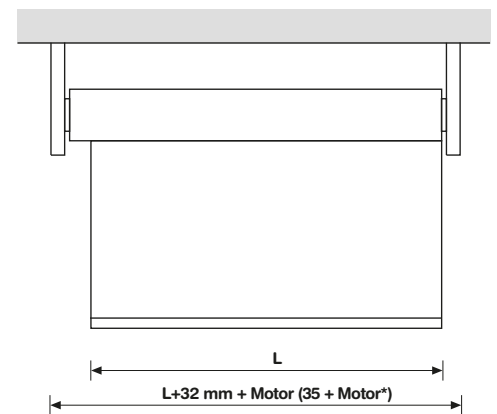

MOTOR

- L = Measure cut of tube
 * Measure with cover

OPTIONALS

GUIDE CABLE

ALU GUIDE

MOTORIZED

INTERMEDIATE

43 mm ROLLING DIAMETER