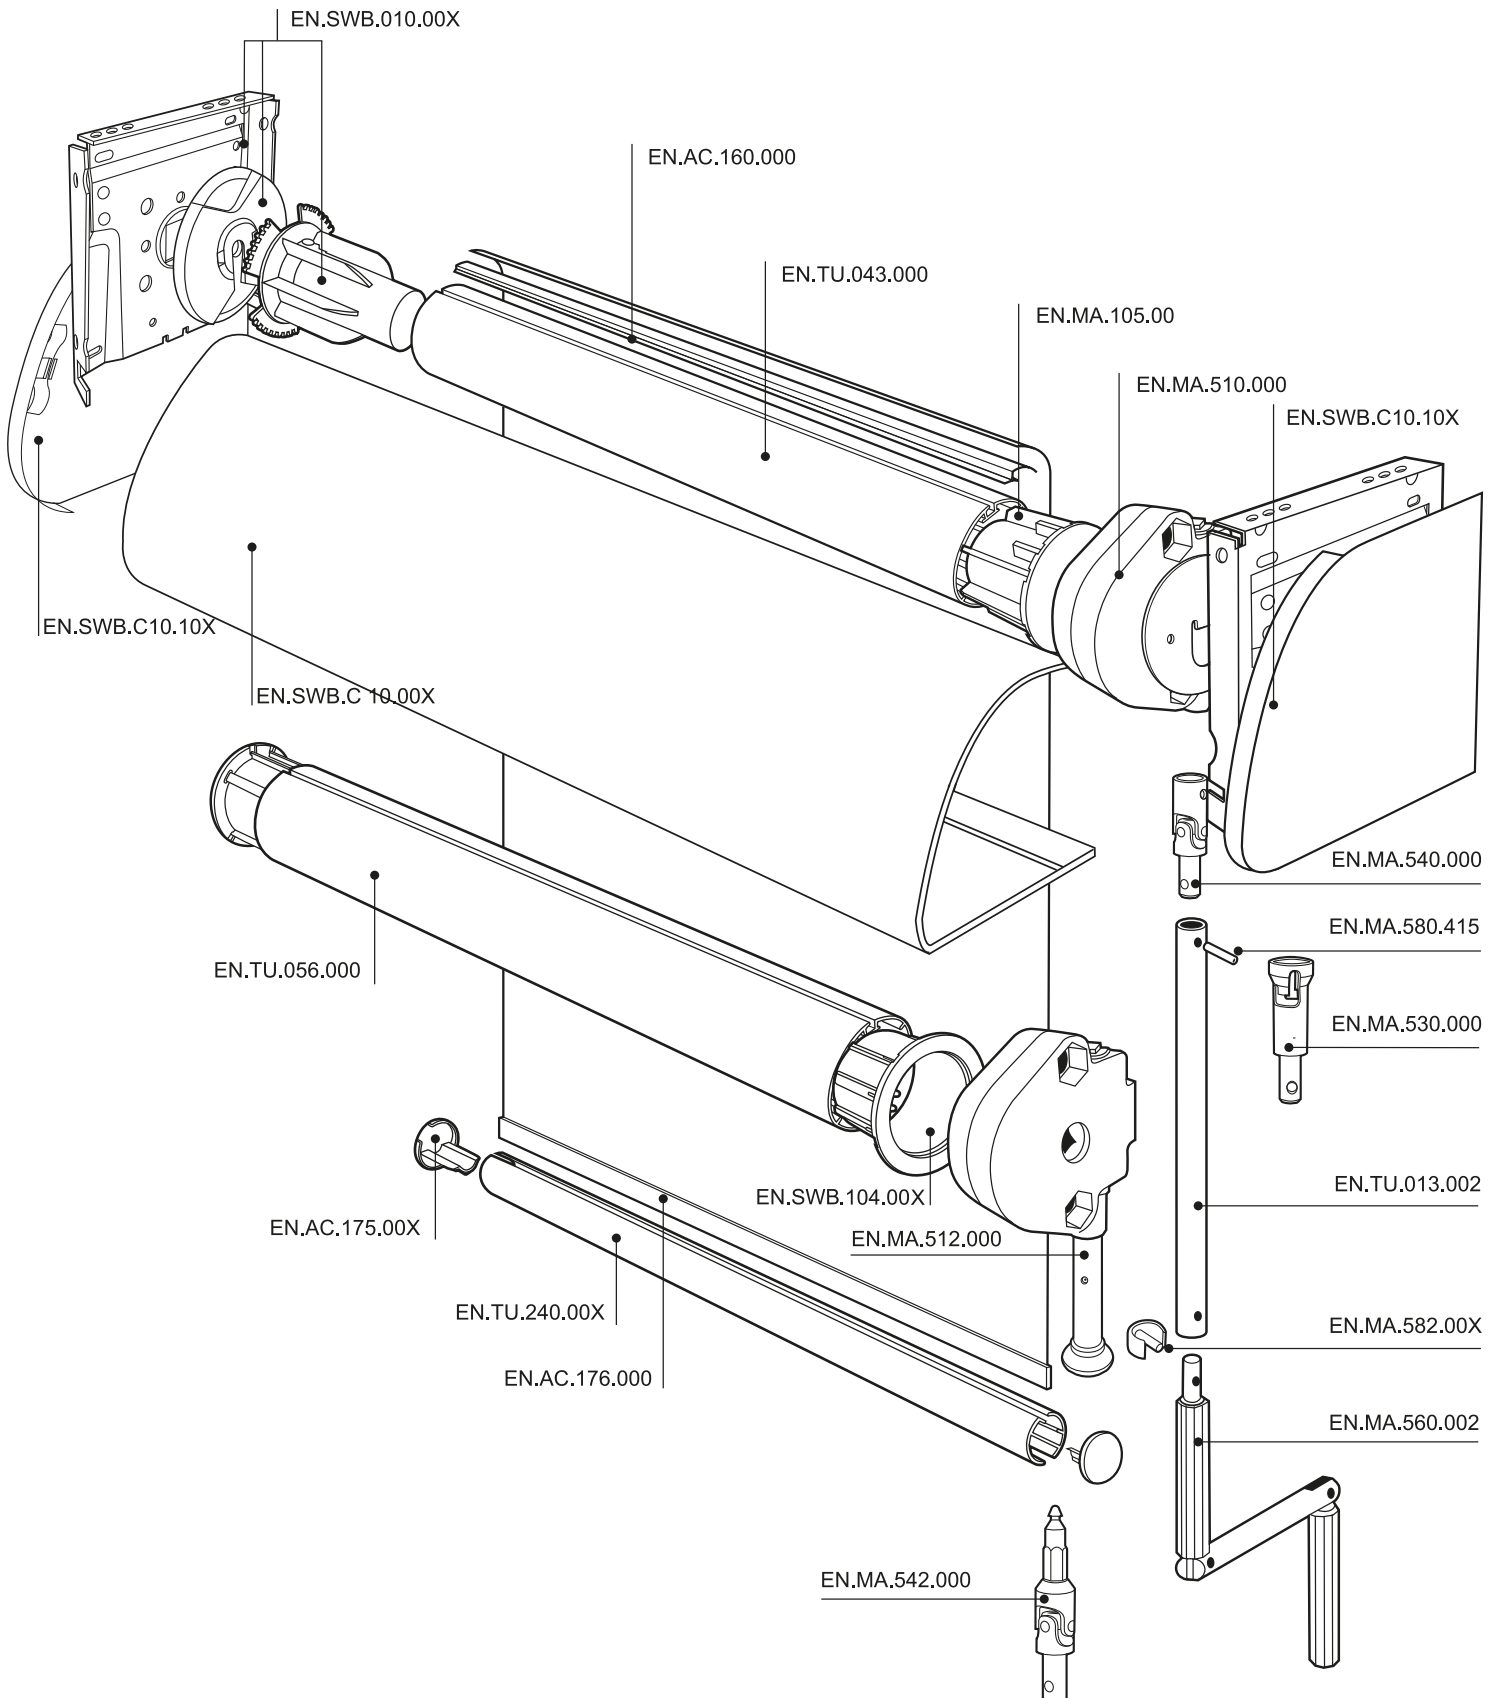

Swift Box

newblinds.co.uk

CURVED CRANK