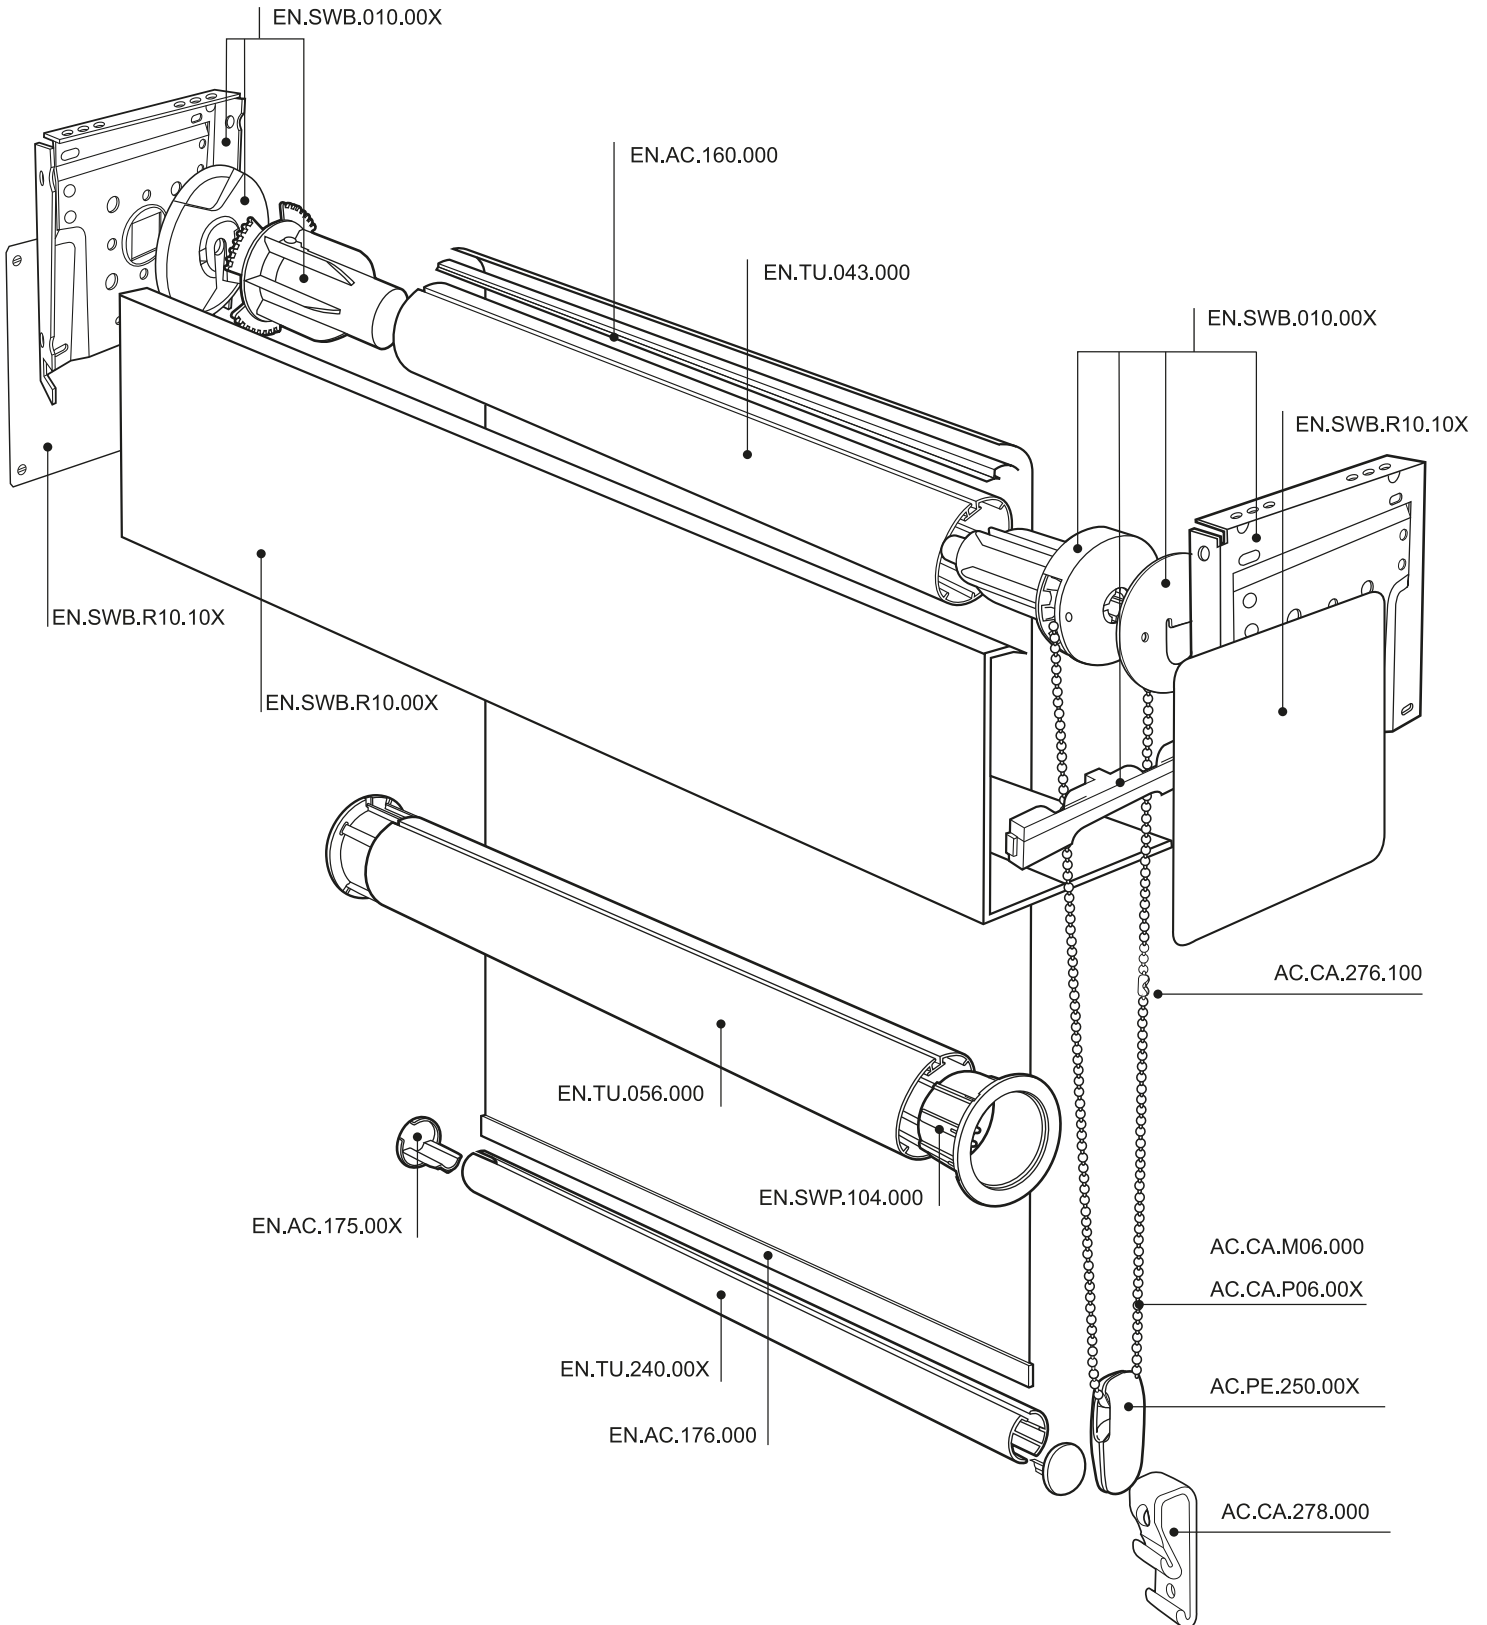

Swift Box

newblinds.co.uk

SQUARE CHAIN