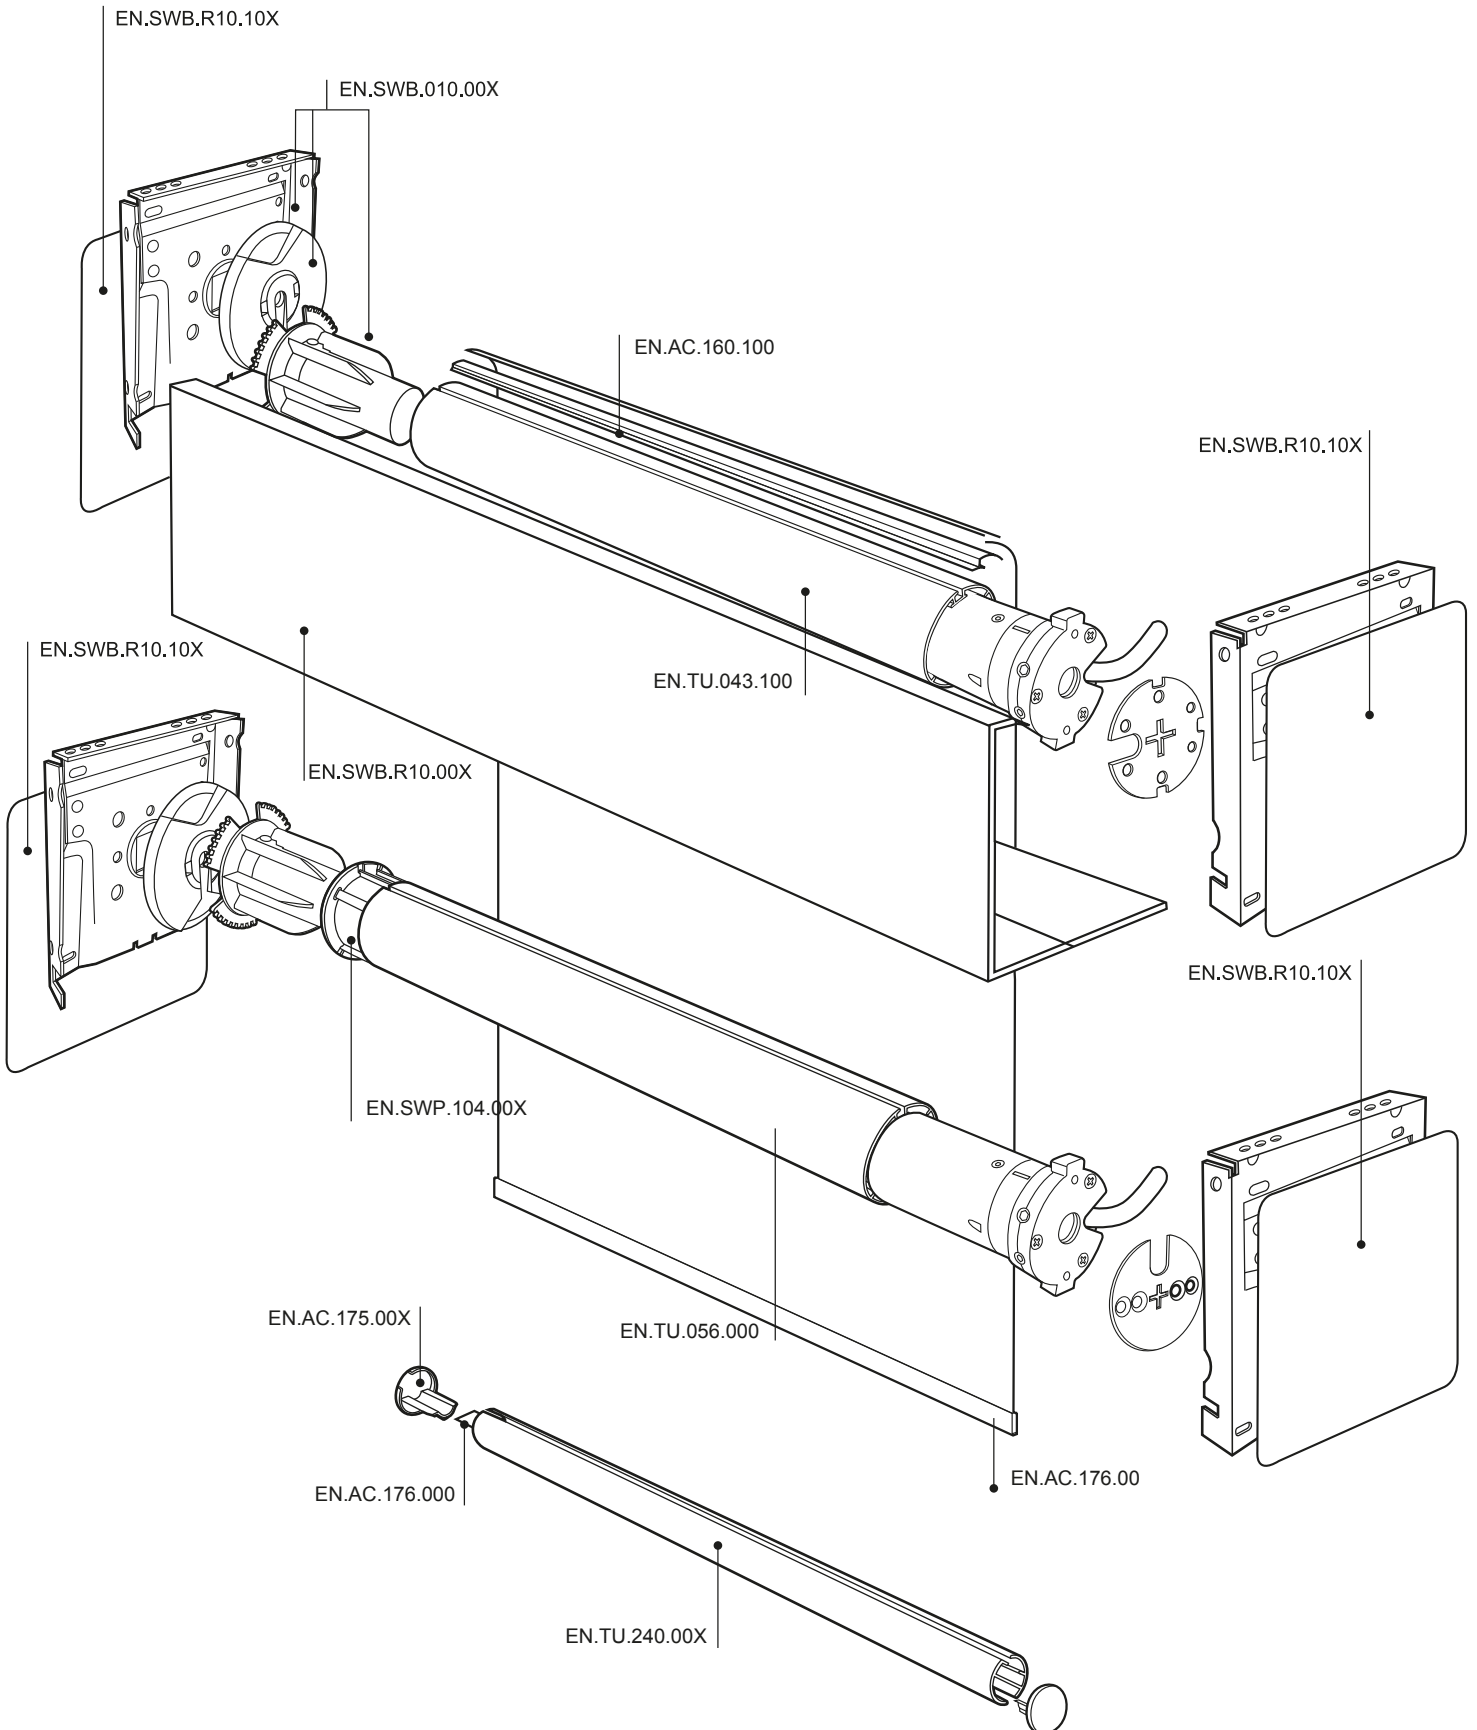

Swift Box

newblinds.co.uk

MOTORISED