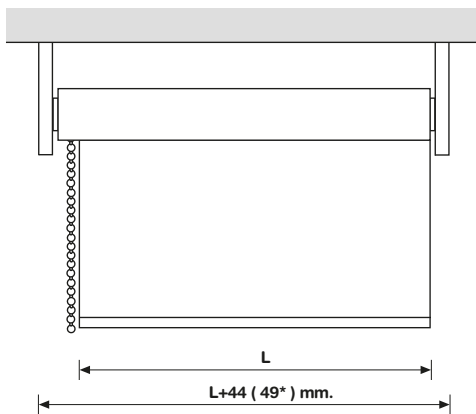

Swift Box

newblinds.co.uk

CHAIN

- L = Measure cut of tube
* Measure with cover