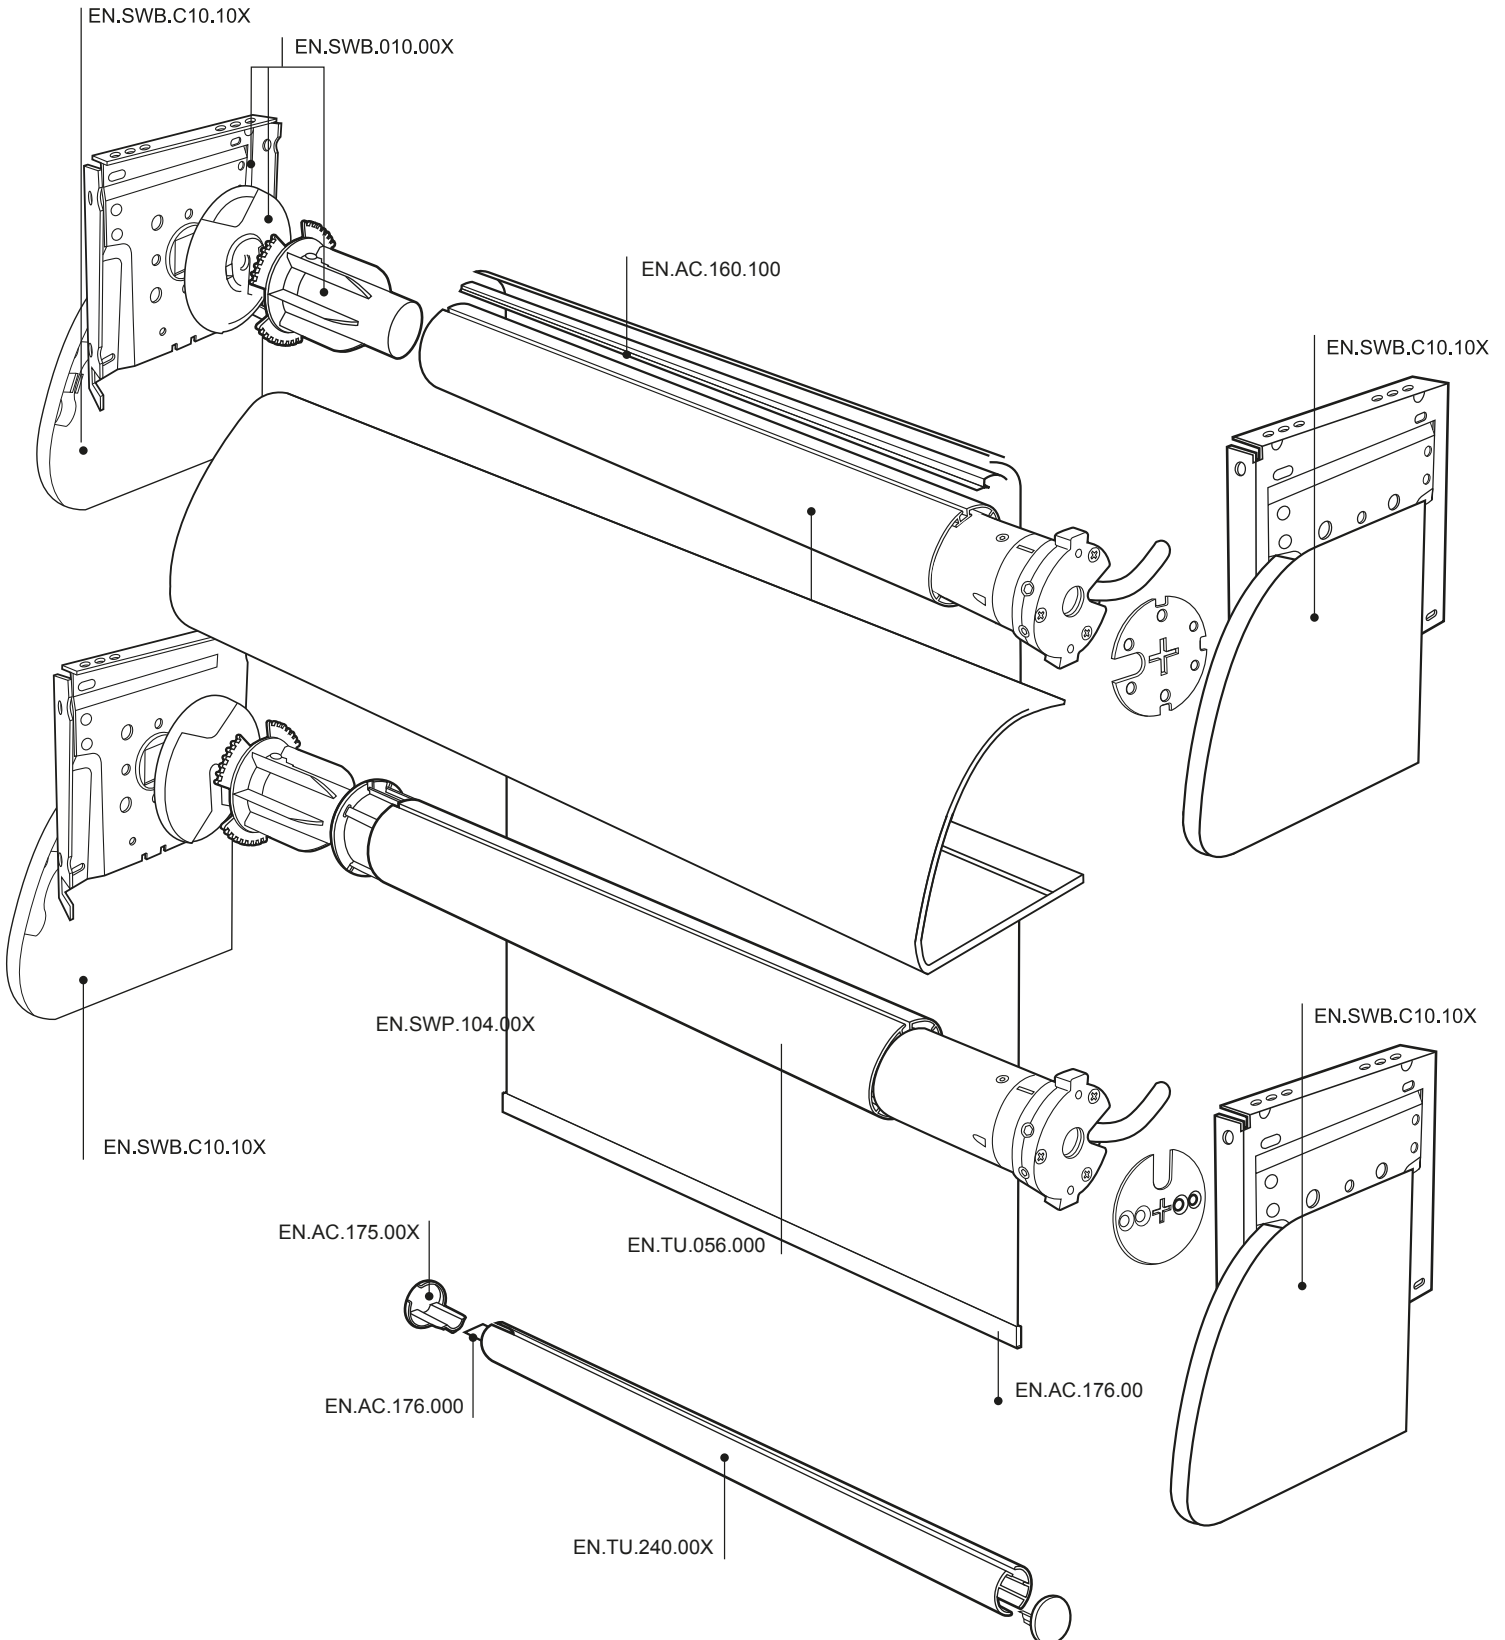

Swift Box

newblinds.co.uk

MOTORISED