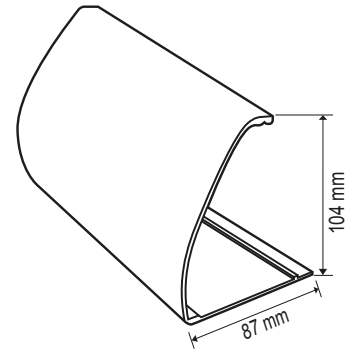

Swift Box

newblinds.co.uk

- L = Measure cut of tube
* Measure with cover