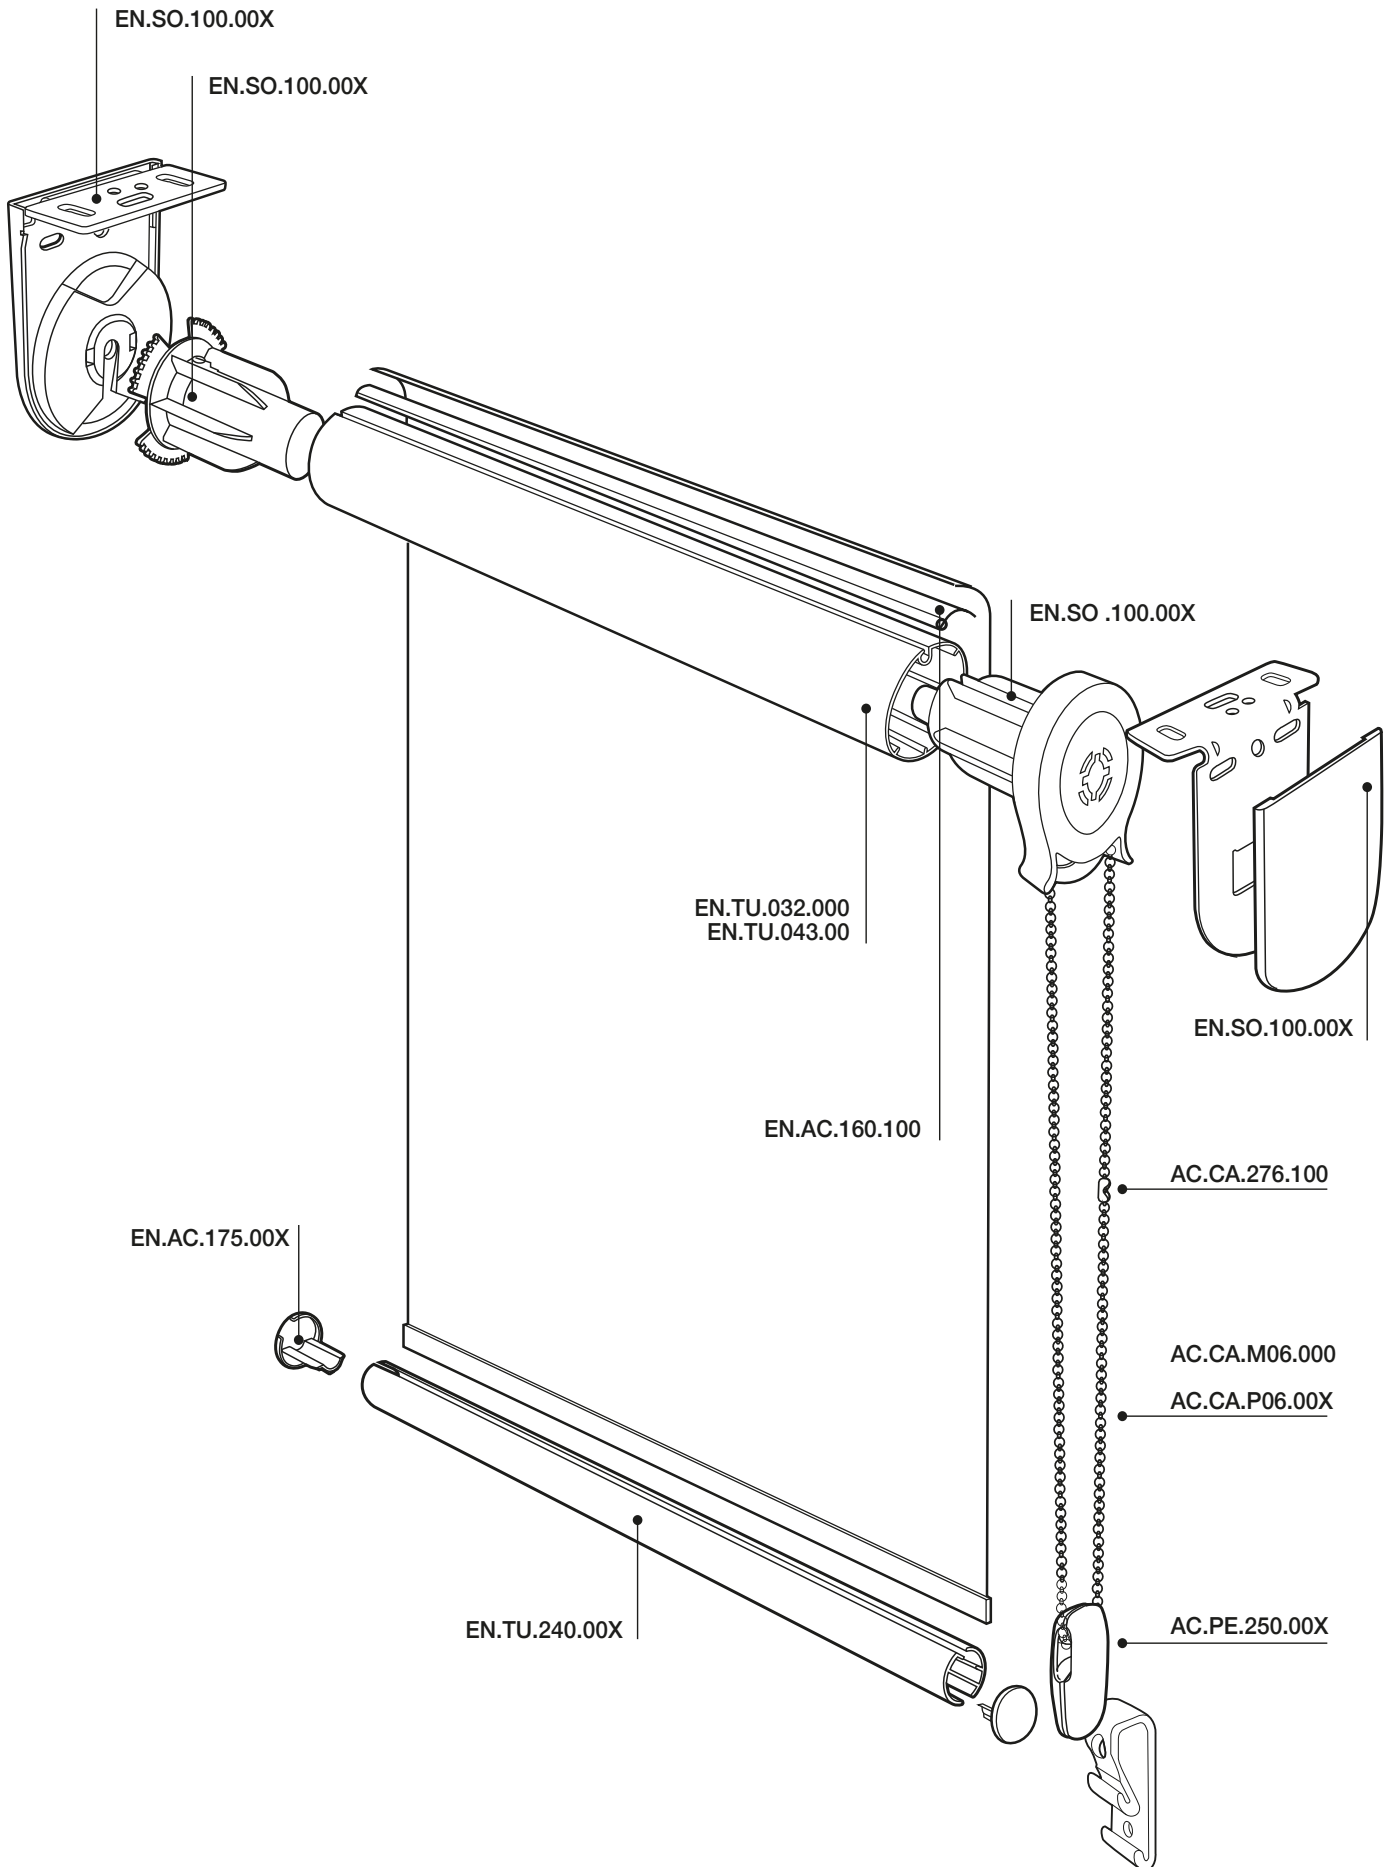

# Soft

Soft

newblinds.co.uk

**SOFT 32 - 43 mm. 1:1**

32 mm.

43 mm.

- L = Measure cut of tube
- \* Measure with cover
- D = Gap

### 32 mm ROLLING DIAMETER

FABRIC THICKNESS	OPAQUE 0.318	DARKTEX 0.5	ESSENCE 3% 0.62	DALIA 0.35	ALTEA 0.27	IRIS 0.23
DROP mt.						
1	38.3	41.5	43.7	38.8	37.5	36.6
1.25	39.6	43.3	45.6	40.2	38.5	37.6
1.5	40.9	45.1	48	41.6	39.6	38.5
1.75	42.1	46.9	49.4	42.7	40.7	39.4
2	43.4	48.8	51.7	44.2	41.8	40.3
2.25	44.5	50	53.4	45.3	42.8	41.3
2.5	45.6	51.9	55.3	46.7	42.6	42.2
2.75	46.6	53.3	56.9	47.7	44.7	43.1
3	47.7	54.8	59.1	49	45.6	44

### 43 mm ROLLING DIAMETER

FABRIC THICKNESS	OPAQUE 0.318	DARKTEX 0.5	ESSENCE 3% 0.62	DALIA 0.35	ALTEA 0.27	IRIS 0.23
DROP mt.						
1	48	50.6	52.7	48.5	47.3	46.9
1.25	49	52.1	54.1	49.6	48	47.8
1.5	50.1	53.9	55.9	50.8	49.1	48.3
1.75	51	55.1	58.4	51.9	49.9	49
2	52.3	56.6	59.3	52.8	50.7	49.7
2.25	53.1	57.9	61	54	51.6	50.4
2.5	54.2	59.4	62.7	54.9	52.4	51.1
2.75	54.8	60.5	64	55.9	53.2	51.8
3	55.9	62	65.6	57	54.2	52.5