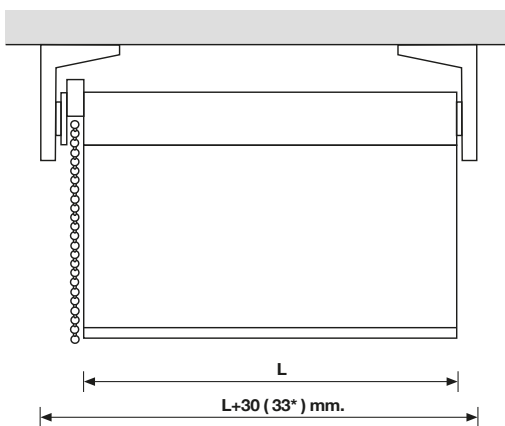

# Soft

Soft

newblinds.co.uk

**SOFT 32 - 43 mm. 1:1**

32 mm.

43 mm.

- L = Measure cut of tube
- \* Measure with cover
- D = Gap