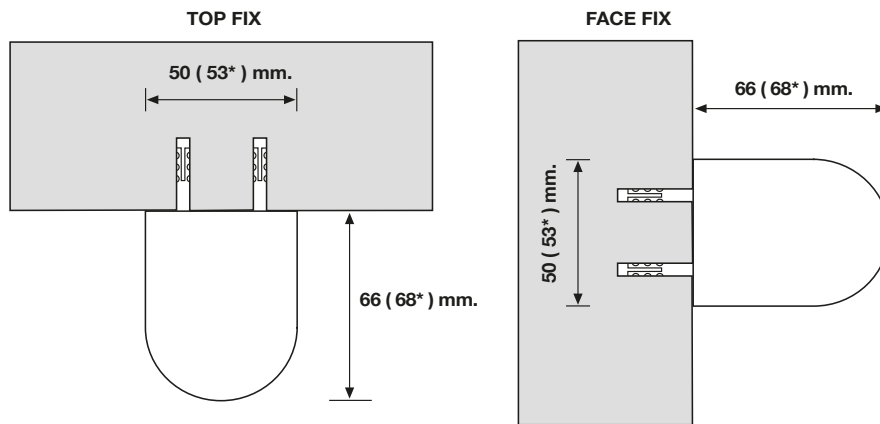

# Soft

Soft

newblinds.co.uk

**SOFT 32 - 43 mm. 1:1**

32 mm.

43 mm.

- L = Measure cut of tube
- \* Measure with cover
- D = Gap

### 43 mm ROLLING DIAMETER

FABRIC THICKNESS	OPAQUE 0.318	DARKTEX 0.5	ESSENCE 3% 0.62	DALIA 0.35	ALTEA 0.27	IRIS 0.23
DROP mt.						
1	48	50.6	52.7	48.5	47.3	46.9
1.25	49	52.1	54.1	49.6	48	47.8
1.5	50.1	53.9	55.9	50.8	49.1	48.3
1.75	51	55.1	58.4	51.9	49.9	49
2	52.3	56.6	59.3	52.8	50.7	49.7
2.25	53.1	57.9	61	54	51.6	50.4
2.5	54.2	59.4	62.7	54.9	52.4	51.1
2.75	54.8	60.5	64	55.9	53.2	51.8
3	55.9	62	65.6	57	54.2	52.5