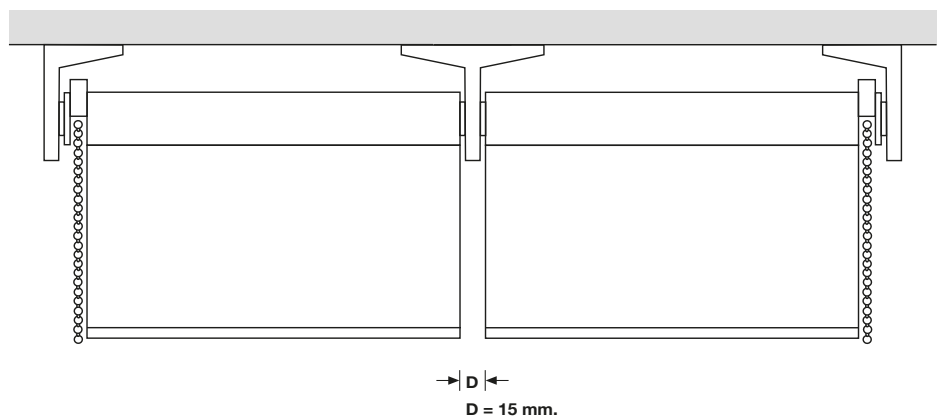

# Soft

Soft

newblinds.co.uk

**SOFT 32 - 43 mm. 1:1**

32 mm.

43 mm.

- L = Measure cut of tube
- \* Measure with cover
- D = Gap