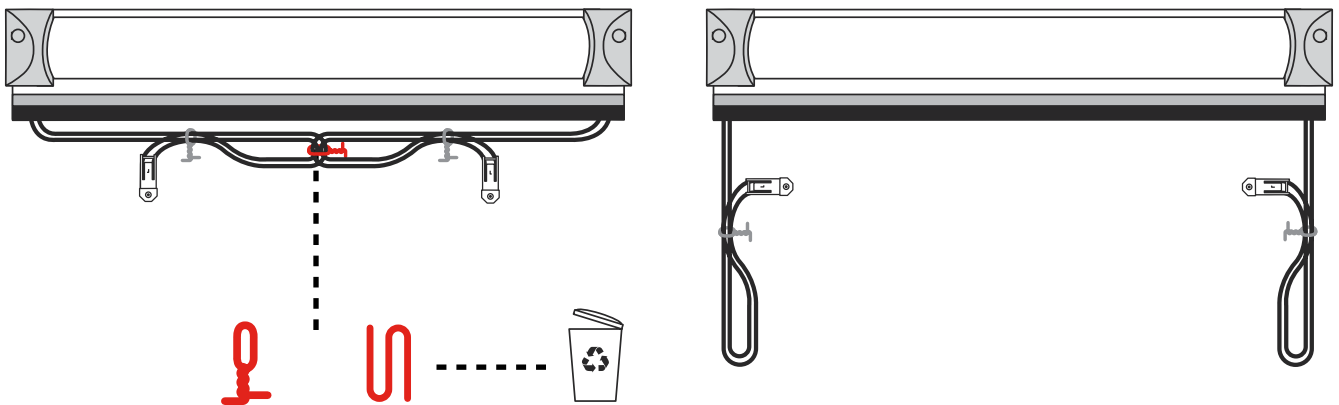

# Solar Powered Skylight Blind

For VELUX® Roof Windows, RoofLITE®, Dakstra® & DAKEA®

Instructions / Anleitung / Istruzioni / Pokyny / Instruktionser / Instructies

1

2

3

4

5