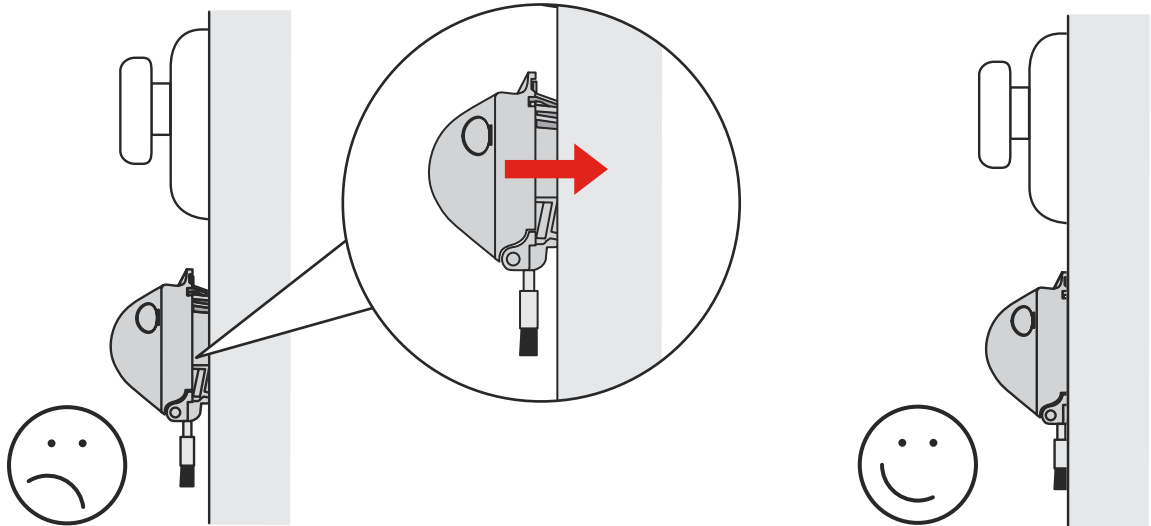

Solar Powered Skylight Blind

For VELUX® Roof Windows, RoofLITE®, Dakstra® & DAKEA®

Instructions / Anleitung / Istruzioni / Pokyny / Instruktionser / Instructies

1

2

3

4

5