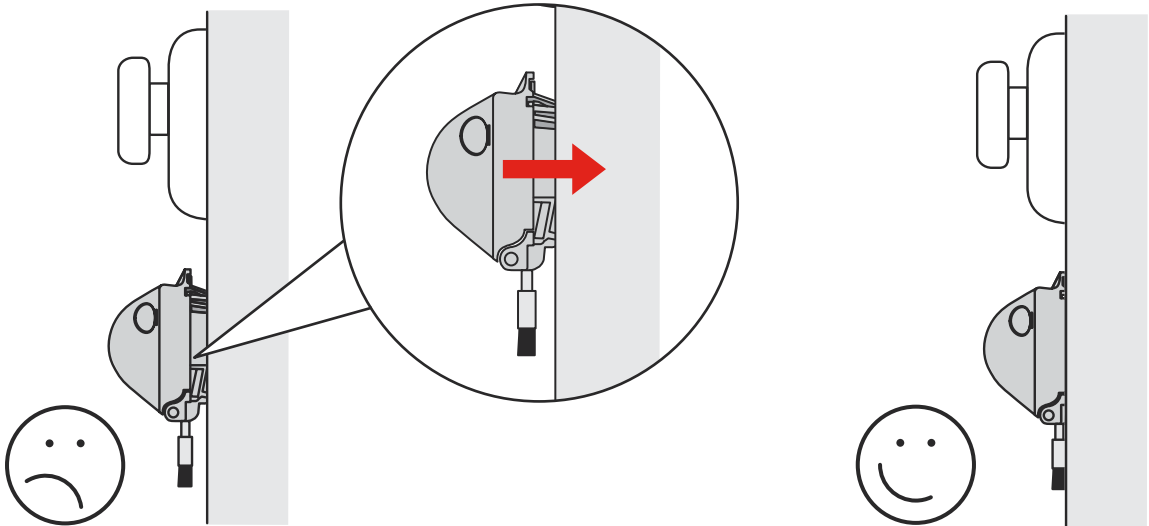

# Solar Powered Skylight Blind

For VELUX® Roof Windows, RoofLITE®, Dakstra® & DAKEA®

Instructions / Anleitung / Istruzioni / Pokyny / Instruktionser / Instructies

1

2

3

4

5