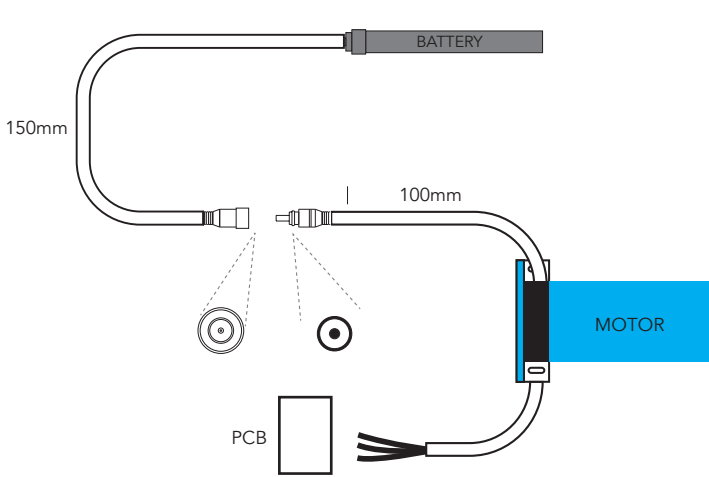

OneTouch™ Magic Wand OneTouch™ Motorised - Battery Operation, Blue pin

Motor size

Parameters	
Rated torque	0.7Nm
Rated RPM	34 rpm
Motor Diameter	25mm
Rated Voltage	DC12V
Rated Power	9.6W
Rated Current	0.8A
IP Class	IP40
Cable	3 core
Inbuilt Receiver	No

Roller Blind

Vision Blind

Maximum recommended holding weights - blue pin (based on Guardian® fabric)

		Width									
		0.5	0.6	0.8	1.0	1.2	1.4	1.6	1.8	2.0	2.2
Drop (m)	0.6	•	•	•	•	•	•	•	•	•	•
	0.8	•	•	•	•	•	•	•	•	•	•
	1.0	•	•	•	•	•	•	•	•	•	•
	1.2	•	•	•	•	•	•	•	•	•	•
	1.4	•	•	•	•	•	•	•	•	•	•
	1.6	•	•	•	•	•	•	•	•	•	•
	1.8	•	•	•	•	•	•	•	•	•	•
	2.0	•	•	•	•	•	•	•	•	•	•
	2.2	•	•	•	•	•	•	•	•	•	•
	2.4	•	•	•	•	•	•	•	•	•	•

Please also refer to the Louvolite maximum fabric drop chart.

Blind sizes based on Louvolite Guardian Fabric

Features

- Electronic Limits
- Compatible with standard roller brackets - 32
- Battery Life: 3-12 Months
- Use good quality AA Alkaline batteries x 8
- Minimum blind width 360mm (with open cassette 460mm)
- Weight Capacity 2.4kgs*
- Tube deductions 35mm*

* When using Louvolite components and 35mm tube

Components for OneTouch™ Magic Wand Motorised - Battery Operation, blue pin