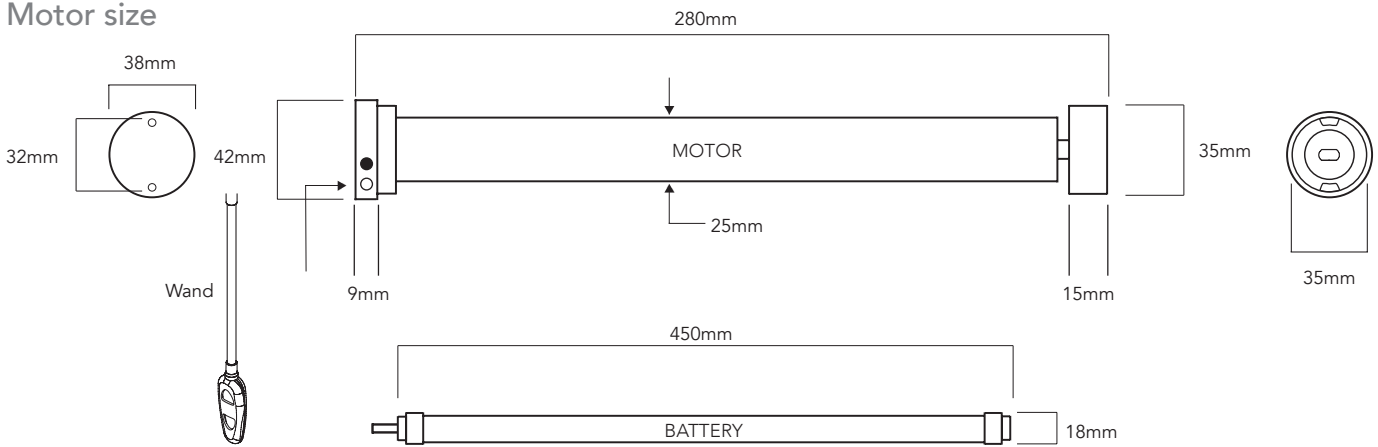

OneTouch™ Magic Wand OneTouch™ Motorised - Battery Operation, Blue pin

Motor size

Parameters	
Rated torque	0.7Nm
Rated RPM	34 rpm
Motor Diameter	25mm
Rated Voltage	DC12V
Rated Power	9.6W
Rated Current	0.8A
IP Class	IP40
Cable	3 core
Inbuilt Receiver	No

Roller Blind

Vision Blind

Maximum recommended holding weights - blue pin (based on Guardian® fabric)

		Width									
		0.5	0.6	0.8	1.0	1.2	1.4	1.6	1.8	2.0	2.2
Drop (m)	0.6	•	•	•	•	•	•	•	•	•	•
	0.8	•	•	•	•	•	•	•	•	•	•
	1.0	•	•	•	•	•	•	•	•	•	•
	1.2	•	•	•	•	•	•	•	•	•	•
	1.4	•	•	•	•	•	•	•	•	•	•
	1.6	•	•	•	•	•	•	•	•	•	•
	1.8	•	•	•	•	•	•	•	•	•	•
	2.0	•	•	•	•	•	•	•	•	•	•
	2.2	•	•	•	•	•	•	•	•	•	•
	2.4	•	•	•	•	•	•	•	•	•	•

Please also refer to the Louvolite maximum fabric drop chart.

Blind sizes based on Louvolite Guardian Fabric

Features

- Electronic Limits
- Compatible with standard roller brackets - 32
- Battery Life: 3-12 Months
- Use good quality AA Alkaline batteries x 8
- Minimum blind width 360mm (with open cassette 460mm)
- Weight Capacity 2.4kgs*
- Tube deductions 35mm*

* When using Louvolite components and 35mm tube

Components for OneTouch™ Magic Wand Motorised - Battery Operation, blue pin