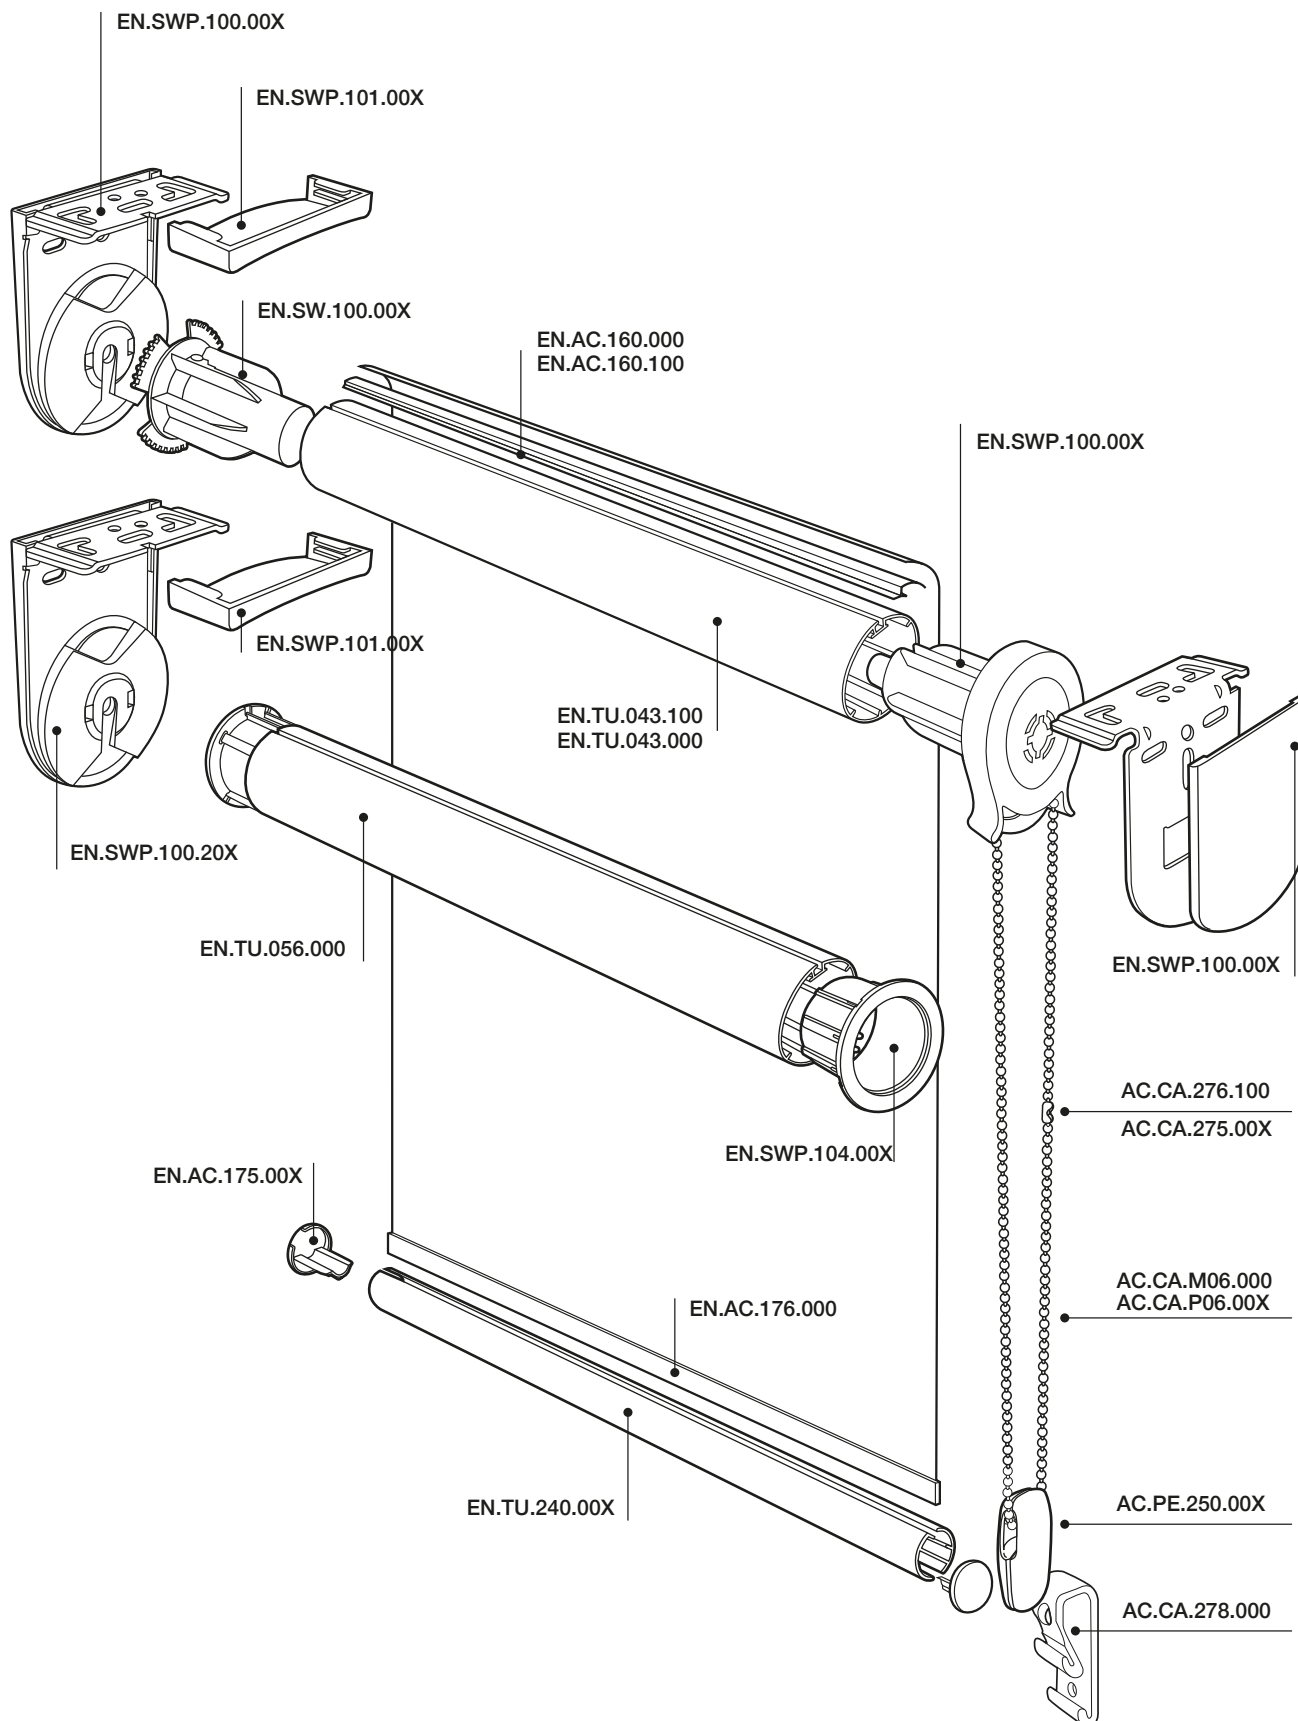

newblinds.co.uk

Swift Pro

Chain

CHAIN

CHAIN 43 - 56 mm. 1 : 1.6 5

- L = Measure cut of tube
- * Measure with cover
- D = Gap