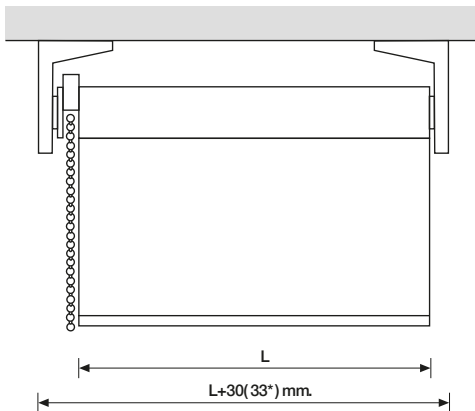

newblinds.co.uk

Swift Pro

Chain

CHAIN

CHAIN 43 - 56 mm. 1 : 1.6 5

- L = Measure cut of tube
- * Measure with cover
- D = Gap