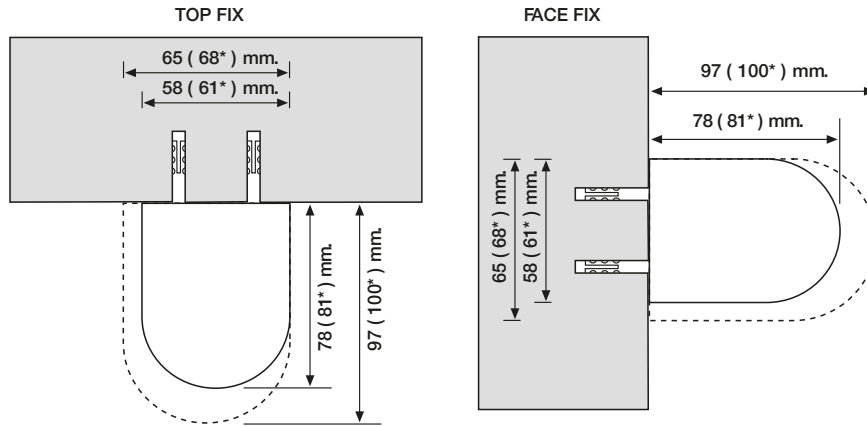

newblinds.co.uk

Swift Pro

Chain

CHAIN

CHAIN 43 - 56 mm. 1 : 1.6 5

- L = Measure cut of tube
- * Measure with cover
- D = Gap