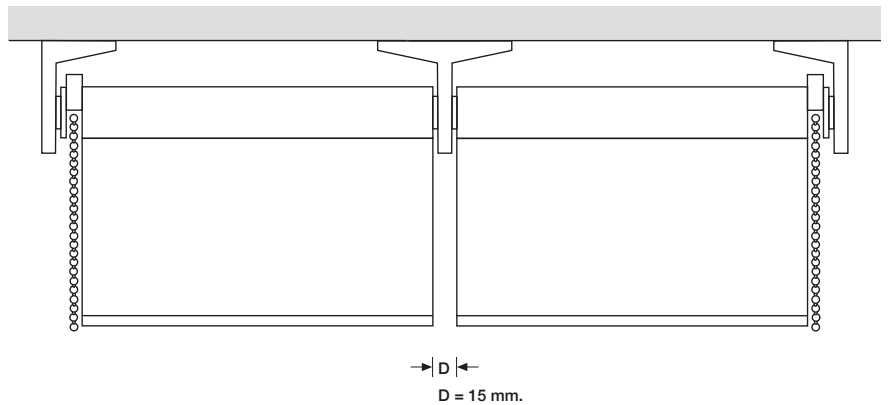

newblinds.co.uk

Swift Pro

Chain

CHAIN

CHAIN 43 - 56 mm. 1 : 1.6 5

- L = Measure cut of tube
- * Measure with cover
- D = Gap